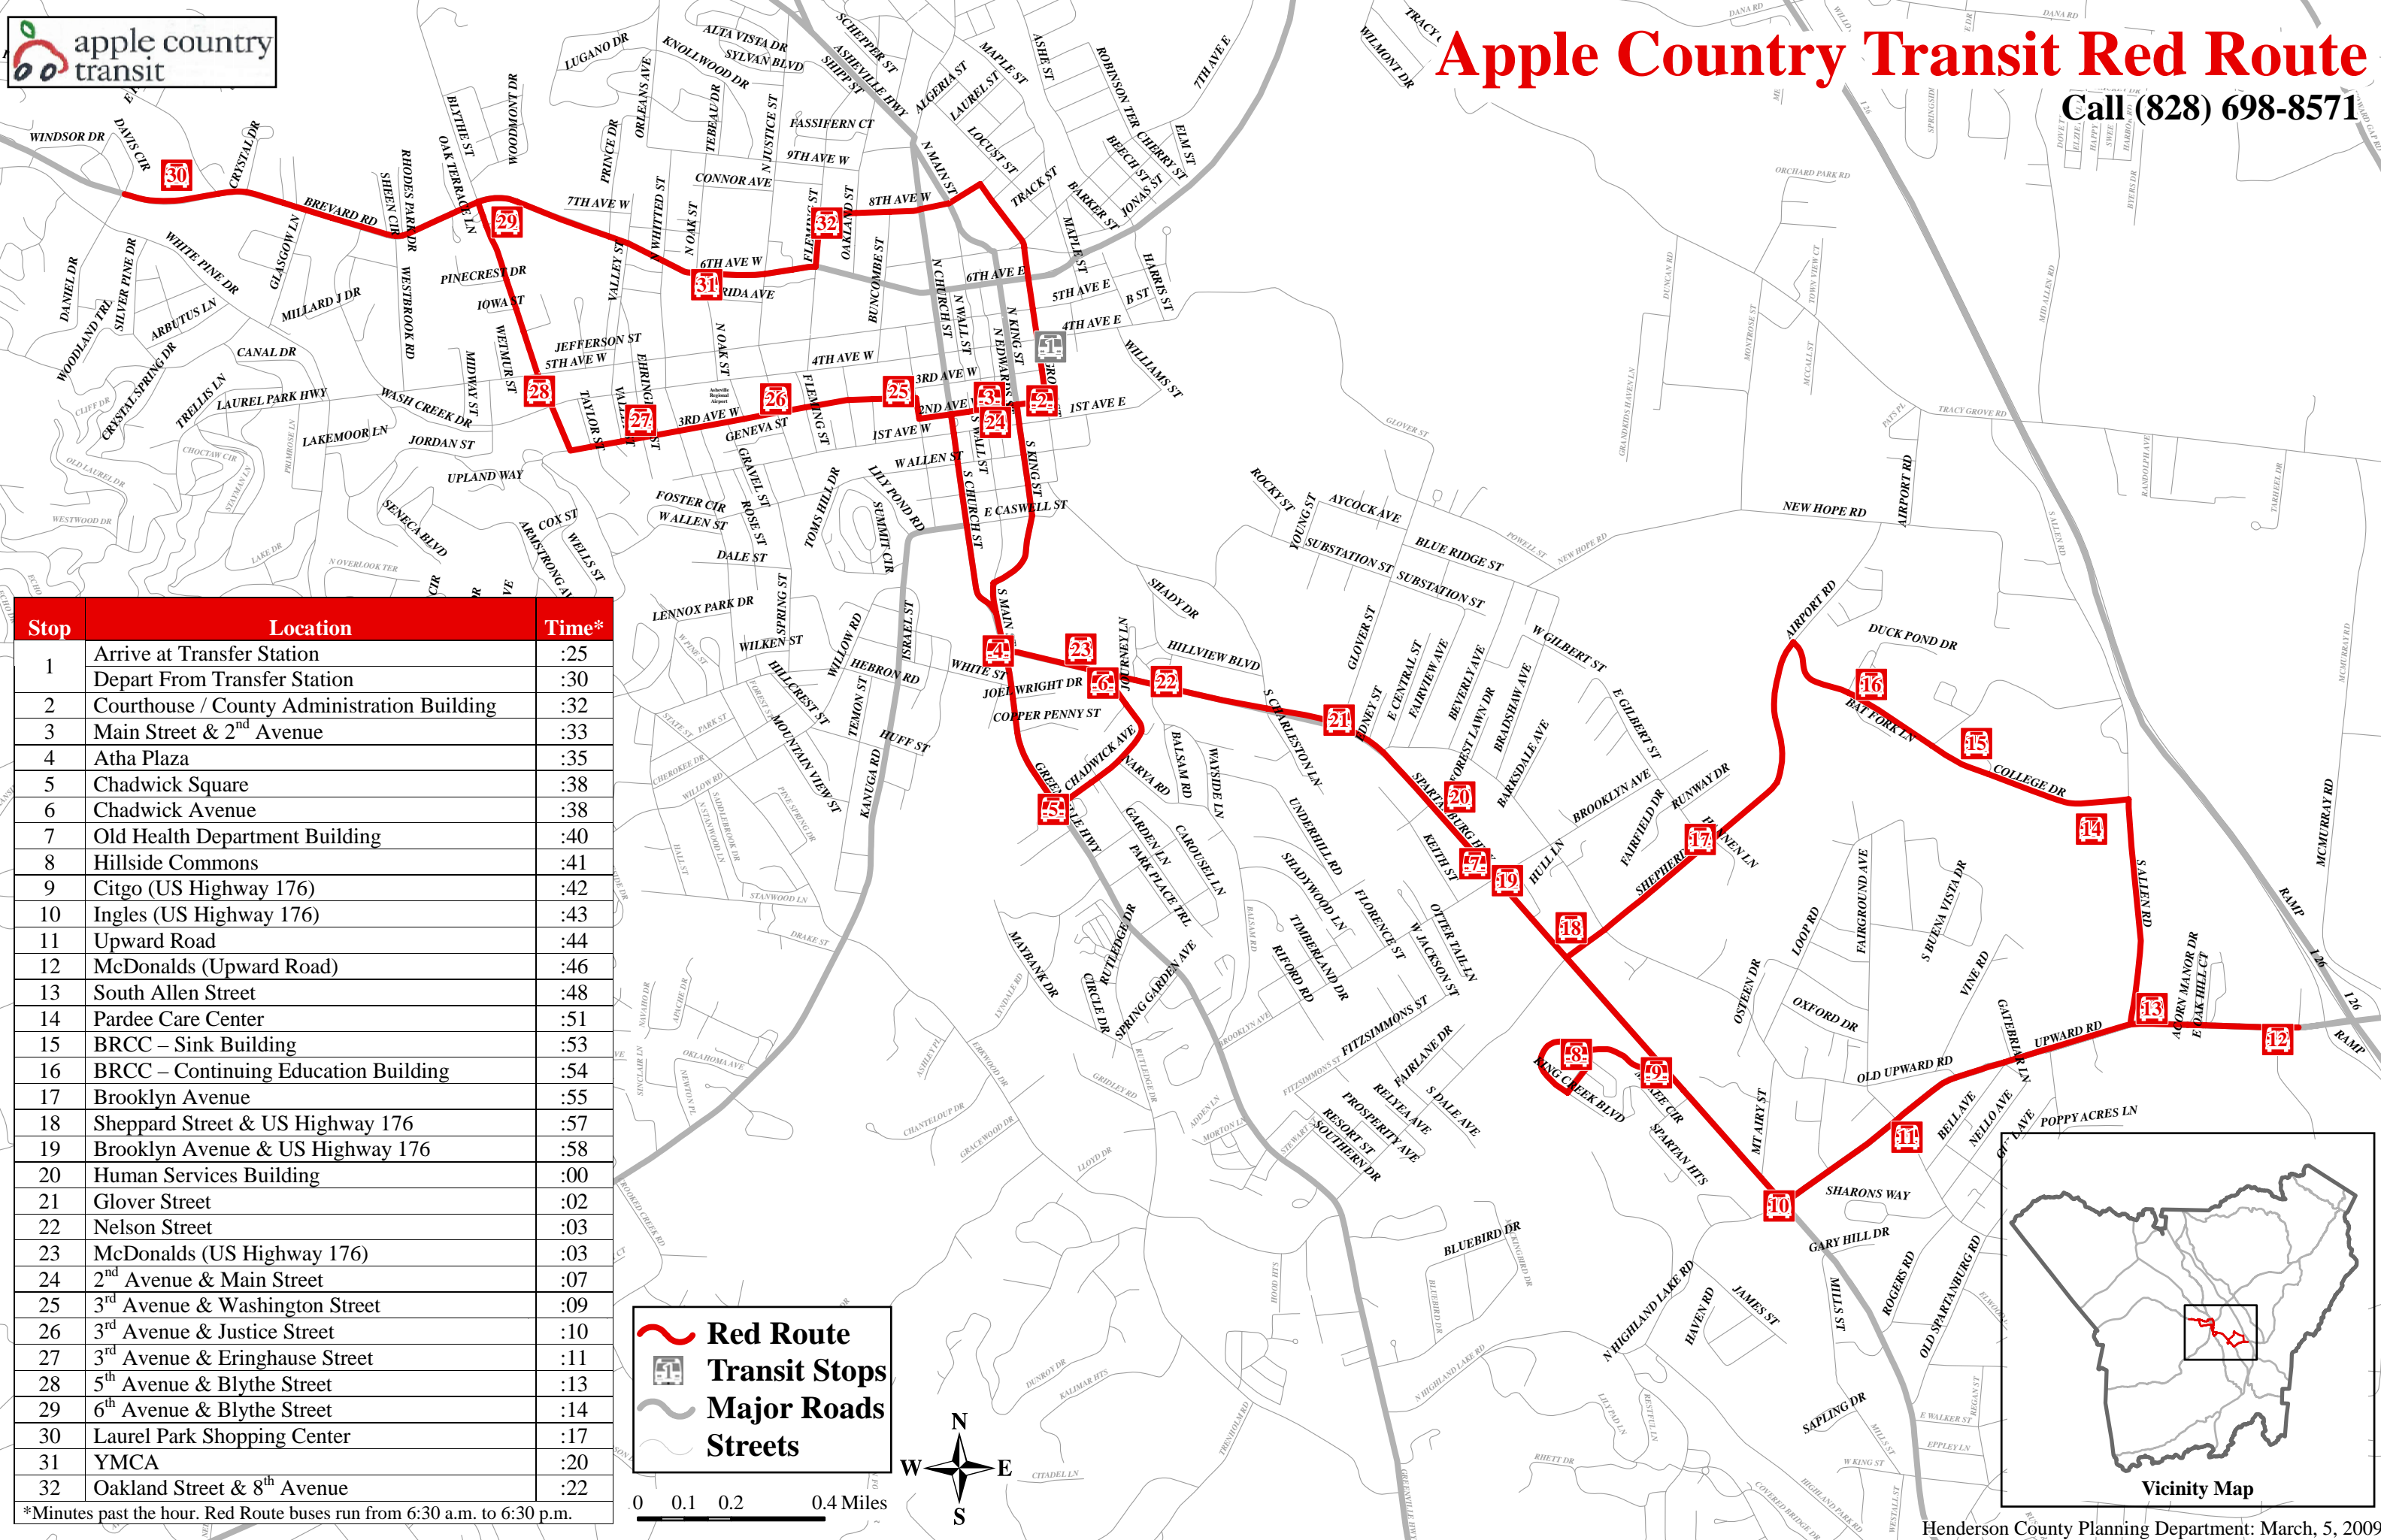

Apple Country Transit Red Route

Call (828) 698-8571

Stop	Location	Time*
1	Arrive at Transfer Station	:25
	Depart From Transfer Station	:30
2	Courthouse / County Administration Building	:32
3	Main Street & 2 nd Avenue	:33
4	Atha Plaza	:35
5	Chadwick Square	:38
6	Chadwick Avenue	:38
7	Old Health Department Building	:40
8	Hillside Commons	:41
9	Citgo (US Highway 176)	:42
10	Ingles (US Highway 176)	:43
11	Upward Road	:44
12	McDonalds (Upward Road)	:46
13	South Allen Street	:48
14	Pardee Care Center	:51
15	BRCC – Sink Building	:53
16	BRCC – Continuing Education Building	:54
17	Brooklyn Avenue	:55
18	Sheppard Street & US Highway 176	:57
19	Brooklyn Avenue & US Highway 176	:58
20	Human Services Building	:00
21	Glover Street	:02
22	Nelson Street	:03
23	McDonalds (US Highway 176)	:03
24	2 nd Avenue & Main Street	:07
25	3 rd Avenue & Washington Street	:09
26	3 rd Avenue & Justice Street	:10
27	3 rd Avenue & Eringhouse Street	:11
28	5 th Avenue & Blythe Street	:13
29	6 th Avenue & Blythe Street	:14
30	Laurel Park Shopping Center	:17
31	YMCA	:20
32	Oakland Street & 8 th Avenue	:22

Red Route
Transit Stops
Major Roads
Streets

0 0.1 0.2 0.4 Miles

Vicinity Map

*Minutes past the hour. Red Route buses run from 6:30 a.m. to 6:30 p.m.